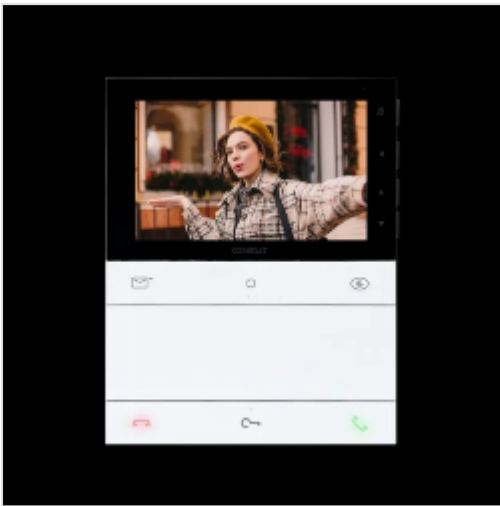

COM-LS8731  
Comelit-Pac LS8731 Logos Hands-Free Door Entry Monitor

### Description

The Comelit-Pac LS8731 Hands-Free Logos Door Entry Monitor provides a modern and feature-rich solution for your door entry needs. With its hands-free communication, customizable features, and seamless integration with existing Simplebus 2 systems, this monitor offers enhanced security, convenience, and accessibility for residents and building managers.

**Key Features:**

- **5-inch Colour Display:** View visitors clearly with a high-resolution colour display for enhanced identification.
- **Hands-Free Communication:** Engage with visitors conveniently using the hands-free communication function.
- **Simplebus 2 System:** Seamless integration with existing Simplebus 2 door entry systems.
- **Backlit Buttons:** Easily navigate features and functions with backlit buttons for audio control, ending communication, and activating pre-programmed actions.
- **Customisable Buttons:** Four programmable buttons can be configured for desired actions such as electric lock release, message recording, actuator control, and self-activation.
- **Silent Mode:** Enjoy peace and quiet with an easy-to-activate silent mode with visual and graphic indications.
- **Customisable Settings:** Tailor your experience by adjusting brightness, contrast, colour, and ringtone volume through the user menu.
- **Multiple Ringtones:** Choose from a selection of ringtones to personalize your door entry notification.
- **Accessibility Features:** Tactile buttons in the centre of each row provide easy identification for visually impaired users.
- **NFC Programming:** Program the device quickly and efficiently using a smartphone and the MyComelit app, even when the monitor is off.