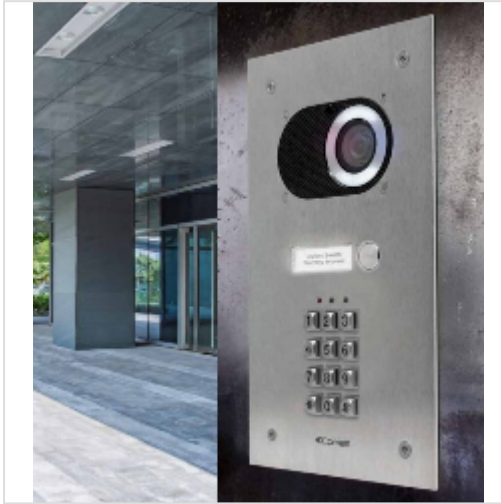

KVS2001
Comelit KVS2001KP / KVS2011KP "Switch" Colour Video with Keypad Door-Entry System Kit

Description

Stainless-Steel flush-mount colour video hands-free door-entry system with keypad for 1 user.? 2-wire Simplebus2 operation simplifies installation.? Kit consists of door station with audio/video unit & keypad, power supply, mini hands-free indoor colour monitor and flush-mount box. KVS2011KP version features a Wi-Fi enabled monitor (please select kit option when placing your order). Door station can be surface-mounted if required using an optional surface-mount box. A version without keypad is available - please [click here](#) to view.

Product Specifications

Weight	kg
Brand	Comelit-PAC
Monitor-size	Hands Free
Protection-rating	IK08, IP65
Versions	<i>Standard, Standard - Without Keypad, With Integral Keypad, with Wi-Fi Enabled Monitor</i>