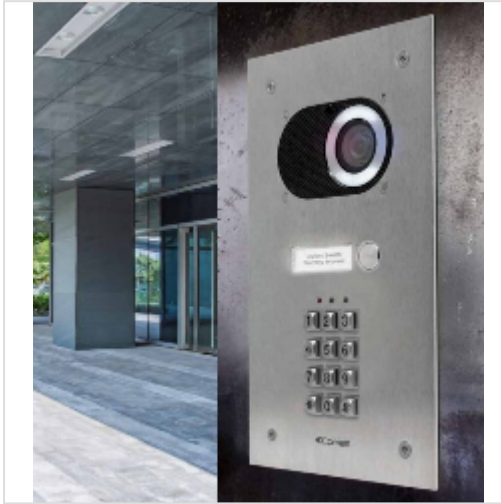

KVS2001
Comelit KVS2001KP / KVS2011KP "Switch" Colour Video with Keypad Door-Entry System Kit

Description

Stainless-Steel flush-mount colour video hands-free door-entry system with keypad for 1 user.? 2-wire Simplebus2 operation simplifies installation.? Kit consists of door station with audio/video unit & keypad, power supply, mini hands-free indoor colour monitor and flush-mount box. KVS2011KP version features a Wi-Fi enabled monitor (please select kit option when placing your order). Door station can be surface-mounted if required using an optional surface-mount box. [See version without keypad](#)

Product Specifications

Weight	kg
Brand	Comelit-PAC
Monitor-size	Hands Free
Protection-rating	IK08, IP65
Versions	<i>Standard, Standard - Without Keypad, With Integral Keypad, with Wi-Fi Enabled Monitor</i>