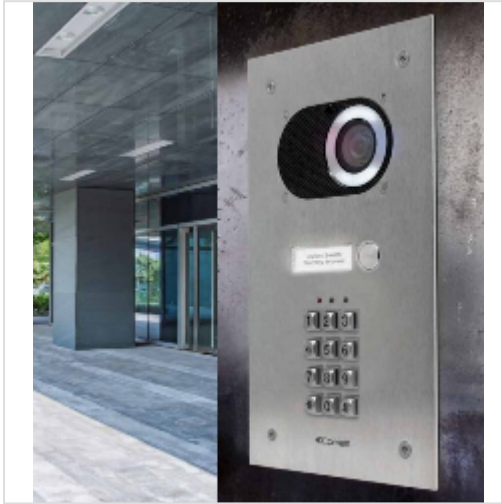

KVS2001  
Comelit KVS2001KP / KVS2011KP "Switch" Colour Video with Keypad Door-Entry System Kit

**Description**

Stainless-Steel flush-mount colour video hands-free door-entry system with keypad for 1 user.? 2-wire Simplebus2 operation simplifies installation.? Kit consists of door station with audio/video unit & keypad, power supply, mini hands-free indoor colour monitor and flush-mount box. KVS2011KP version features a Wi-Fi enabled monitor (please select kit option when placing your order). Door station can be surface-mounted if required using an optional surface-mount box. [See version without keypad](#)

**Product Specifications**

Weight	kg
Brand	Comelit-PAC
Monitor-size	Hands Free
Protection-rating	IK08, IP65
Versions	<i>Standard, Standard - Without Keypad, With Integral Keypad, with Wi-Fi Enabled Monitor</i>