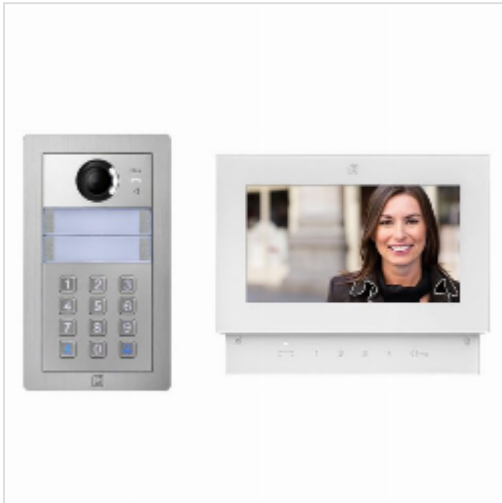

SE4252PDABW
Farfisa SE4252PDABW "Alba" & "Sette" Video Entry System Kit With Keypad

Description

1-way colour video door entry system kit. Comprises of "Sette" SE4252 monitor, "Alba" door station panel with CV2124AB and digital keypad PD2100AB for access control & 2221MQ DIN-rail power supply. 2-wire digital "Duo System" technology.

Product Specifications

Weight	kg
Brand	Farfisa
Monitor-size	7" LCD
Voltage	230 VAC
Door-release-output	12VAC