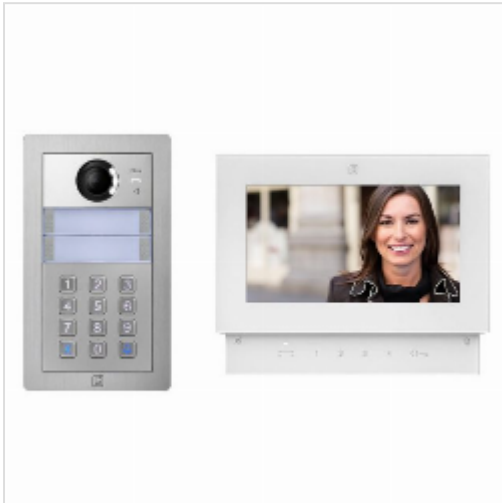

SE4252PDABW
Farfisa SE4252PDABW "Alba" & "Sette" Video Entry System Kit With Keypad

Description

1-way colour video door entry system kit. Comprises of "Sette" SE4252 monitor, "Alba" door station panel with CV2124AB and digital keypad PD2100AB for access control & 2221MQ DIN-rail power supply. 2-wire digital "Duo System" technology.

Product Specifications

Weight	kg
Brand	Farfisa
Monitor-size	7" LCD
Power-requirement	230 VAC
Door-release-output	12VAC