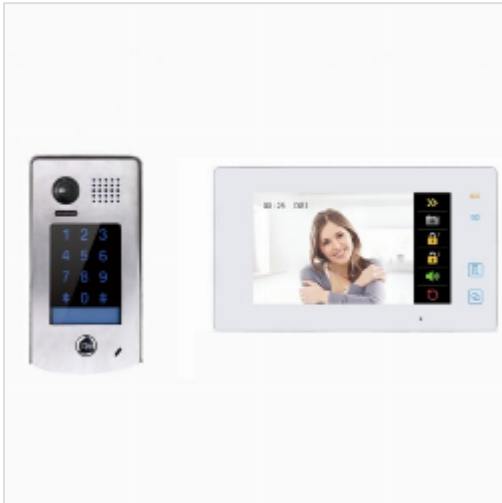

1SEK/M-KP

Farfisa 1SEK/M-KP "See Easy" Colour Video Door-Entry System With Access Control Keypad

### Description

One-way colour video intercom kit based on 2 wire technology with an integrated access control keypad for PIN access. A colour 7" LCD monitor provides touch-screen and hands-free operation.

### Product Specifications

Weight	kg
Brand	Farfisa
Colours	Stainless Steel, White
Material	Plastic, Stainless Steel
Monitor-size	7" LCD
Door-release-output	12VDC
Mounting	Surface Mount
Voltage	230 VAC