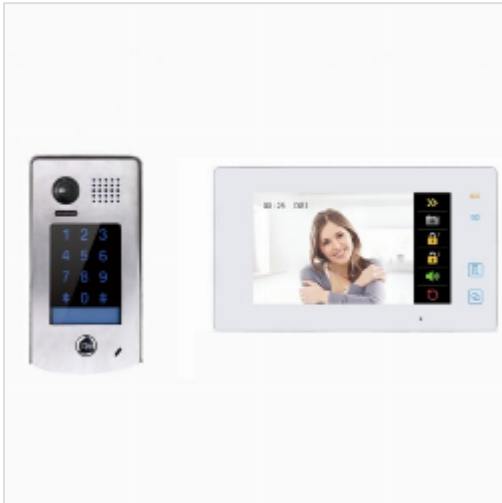

1SEK/M-KP

Farfisa 1SEK/M-KP "See Easy" Colour Video Door-Entry System With Access Control Keypad

Description

One-way colour video intercom kit based on 2 wire technology with an integrated access control keypad for PIN access. A colour 7" LCD monitor provides touch-screen and hands-free operation.

Product Specifications

Weight	kg
Brand	Farfisa
Colours	Stainless Steel, White
Construction	Plastic, Stainless Steel
Monitor-size	7" LCD
Door-release-output	12VDC
Mounting	Surface Mount
Power-requirement	230 VAC