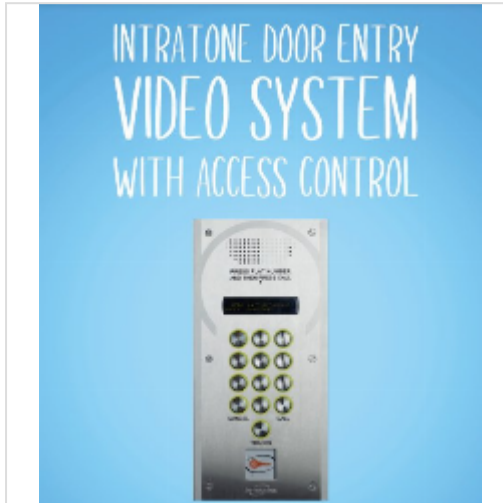

INT-02-0201

Intratone 02-0201 Video Intercom kit for up to 200 users (based on Intratone DD-01 Door Panel)

### Description

Flush-mount stainless steel DDA video door panel intercom kit for up to 200 users. Features coded keypad with yellow rings on buttons, trade button, flush-fit access control square reader & discreet pin-hole camera - see if you can find it! This Intratone kit comprises of:

- Intratone DD-01 door panel (02-0200)
- Panel-mount square access control reader (04-0106)
- Central management unit (03-0102)

Requires 12Vdc 5A PSU & transmission unit & export data per user.  
Surface-mount box available as an option - please call for details.

**Product Specifications**

Weight	0 kg
Brand	Intratec
Material	Stainless Steel
Output-relays	1
Voltage	12-24 VDC, 2A
Operating-temperature	-20°C to 70°C
Protection-rating	IP55