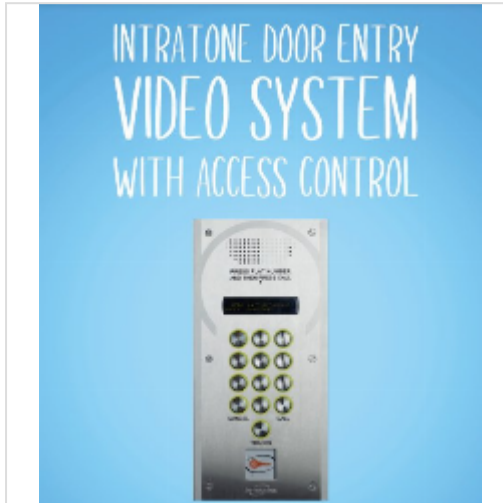

INT-02-0201

Intratone 02-0201 Video Intercom kit for up to 200 users (based on Intratone DD-01 Door Panel)

### Description

Flush-mount stainless steel DDA video door panel intercom kit for up to 200 users. Features coded keypad with yellow rings on buttons, trade button, flush-fit access control square reader & discreet pin-hole camera - see if you can find it! This Intratone kit comprises of:

- Intratone DD-01 door panel (02-0200)
- Panel-mount square access control reader (04-0106)
- Central management unit (03-0102)

Requires 12Vdc 5A PSU & transmission unit & export data per user.  
Surface-mount box available as an option - please call for details.

### Product Specifications

Weight	0 kg
Brand	Intratec
Construction	Stainless Steel
Output-relays	1
Power-requirement	12-24 VDC, 2A
Operating-temperature	-20°C to 70°C
Protection-rating	IP55