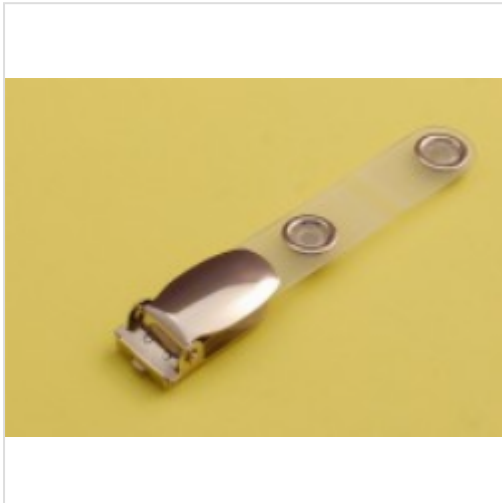

CLP-CT-Series
CLP-CT Connector Clip Strap – Translucent Strap – Chrome Clip

Description

**ID Badge Connector Clip Strap. Translucent strap with chrome clip.
Part Number CLP-CT.**

- Approximate External Length: 76 mm
- Approximate External Width: 12 mm

Available singularly or in packs of 5 - please select your choice when placing your order.

Product Specifications

Weight	6 kg
Brand	Smart R Distribution
Variations	,