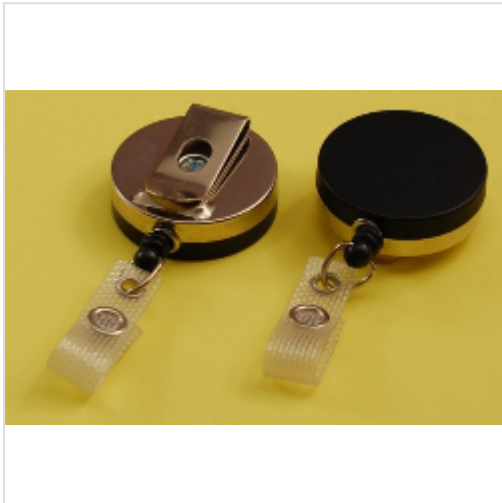

BR-CKC  
BR-CKC Badge Reel (YoYo) – Heavy Duty – Chrome and Black – Strap Clip

**Description**

**Executive badge-reel of metal construction in Black & Chrome Finish. Durable nylon cord with reinforced connector loop.**

- End Clip: Reinforced Connector Loop
- Casing Material: Steel
- User Clip: Steel Belt Clip
- Case Diameter: 40mm (approx)
- Colour: Black & Chrome Finish
- Case Thickness: 12mm (excluding belt clip)
- Shape: Round
- Cord Material: Nylon
- Cord Length: 75 cm